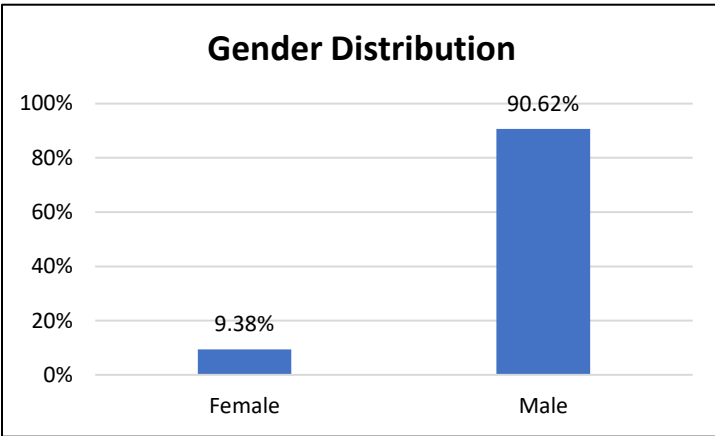

Pretrial Services Weekly Report

Electronic Monitoring Population Demographics 9/01/2023

Curfew Only population:	900
Bischof Law Only population:	742
Cases with Curfew and Bischof Law Supervision*	49

Curfew

Bischof Law

* 49 individuals are supervised under Curfew and Bischof Law. These individuals are reflected in both the Curfew and Bischof Law graphs