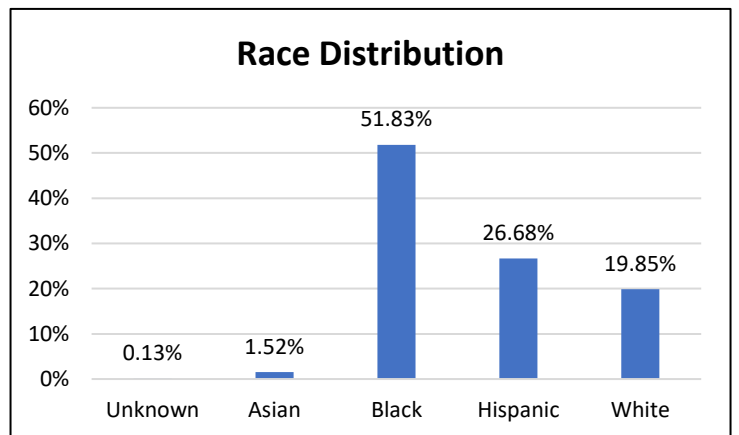

Pretrial Services Weekly Report

Electronic Monitoring Population Demographics 9/01/2023

Curfew Only population:	900
Bischof Law Only population:	742
Cases with Curfew and Bischof Law Supervision*	49

Curfew

Bischof Law

* 49 individuals are supervised under Curfew and Bischof Law. These individuals are reflected in both the Curfew and Bischof Law graphs