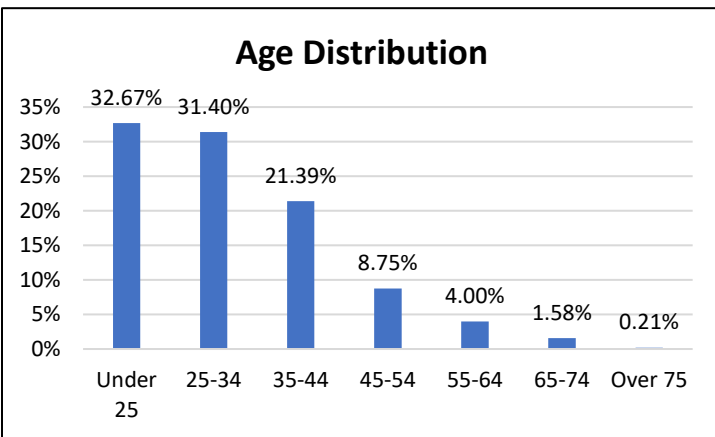

Pretrial Services Weekly Report

Electronic Monitoring Population Demographics 9/01/2023

Curfew Only population:	900
Bischof Law Only population:	742
Cases with Curfew and Bischof Law Supervision*	49

Curfew

Bischof Law

* 49 individuals are supervised under Curfew and Bischof Law. These individuals are reflected in both the Curfew and Bischof Law graphs