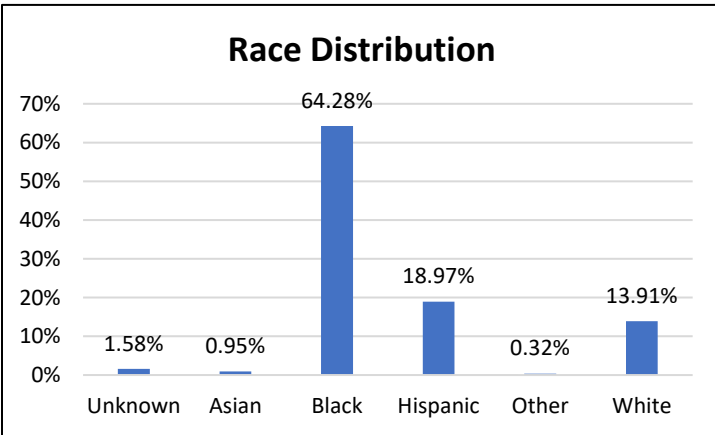

Pretrial Services Weekly Report

Electronic Monitoring Population Demographics 9/01/2023

Curfew Only population:	900
Bischof Law Only population:	742
Cases with Curfew and Bischof Law Supervision*	49

Curfew

Bischof Law

* 49 individuals are supervised under Curfew and Bischof Law. These individuals are reflected in both the Curfew and Bischof Law graphs