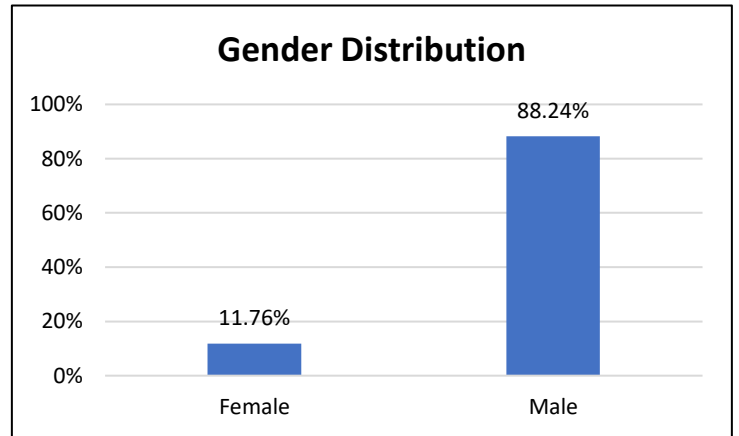

Pretrial Services Weekly Report

Electronic Monitoring Population Demographics 9/01/2023

Curfew Only population:	900
Bischof Law Only population:	742
Cases with Curfew and Bischof Law Supervision*	49

Curfew

Bischof Law

* 49 individuals are supervised under Curfew and Bischof Law. These individuals are reflected in both the Curfew and Bischof Law graphs