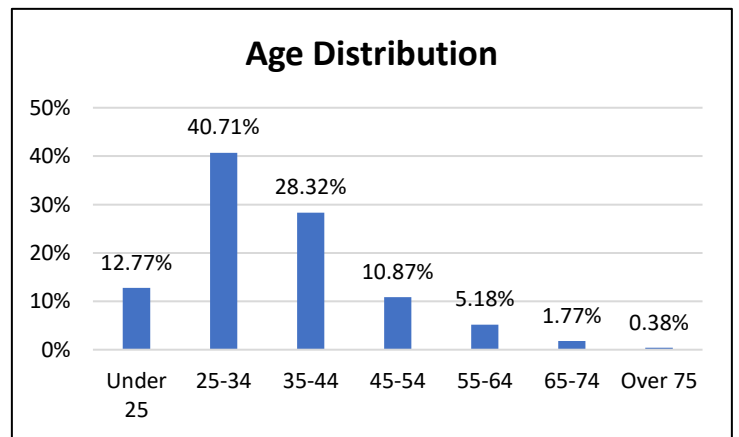

Pretrial Services Weekly Report

Electronic Monitoring Population Demographics 9/01/2023

Curfew Only population:	900
Bischof Law Only population:	742
Cases with Curfew and Bischof Law Supervision*	49

Curfew

Bischof Law

* 49 individuals are supervised under Curfew and Bischof Law. These individuals are reflected in both the Curfew and Bischof Law graphs